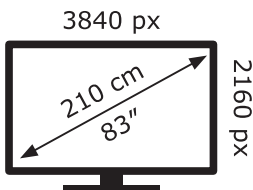

ENERG

LG Electronics

OLED83C34LA

150 kWh/1000h

ABCDEF**G**

282 kWh/1000h

2019/2013