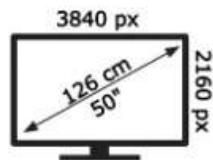

ENERG

SEG

50SBU740 50" UHD
SMART LED TV

65 kWh/1000h

ABCDEF **G**

110 kWh/1000h

2019/2013

50674921