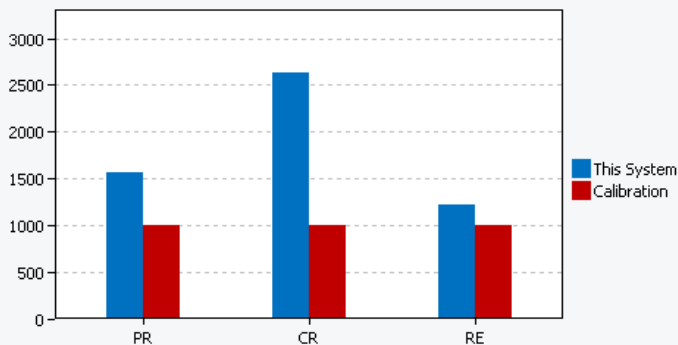

Test Summary

Project Name	pulse gl76 11uek-045tr
Benchmark Version	1.0.3.60
Completion Date	2021-11-28 11:56:34
Iterations	3
System Conditioning	True
Process Idle Tasks	False

Performance Scores

	Productivity	Creativity	Responsiveness	Overall Rating
Scenario Rating	1562	2627	1224	1712
Iteration 1	1568	2612	864	
Iteration 2	1514	2628	1285	
Iteration 3	1604	2639	1522	
Calibration	1000	1000	1000	1000

System Information Comparison Table

System Info	This System	Calibration System
BIOS	American Megatrends International, LLC. E17L1IMS.30E, 10/19/2021	Dell Inc. 1.7.7, 12/10/2017

Core + Memory

Motherboard type	MS-17L1	0WWJRX
CPU	11th Gen Intel(R) Core(TM) i7-11800H @ 2.30GHz, 2301 Mhz, 8 Core(s), 16 Logical Processor(s)	Intel(R) Core(TM) i3-7100 CPU @ 3.90GHz, 3912 Mhz, 2 Core(s), 4 Logical Processor(s)
Memory Size	32.0 GB	4.00 GB
Virtual Memory	36.7 GB Total, 32.9 GB Free	5.24 GB Total, 3.80 GB Free
Virtualization	Enabled in firmware	Enabled in firmware
Secure Boot	Secure Boot StateOn	Secure Boot StateOn