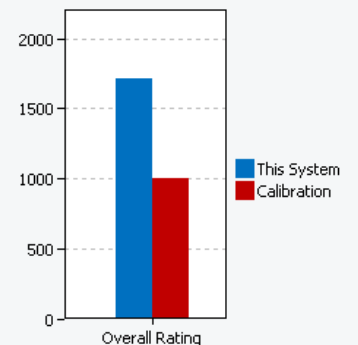

Test Summary

Project Name	pulse gl76 11uek-045tr
Benchmark Version	1.0.3.60
Completion Date	2021-11-28 11:56:34
Iterations	3
System Conditioning	True
Process Idle Tasks	False

Performance Scores

	Productivity	Creativity	Responsiveness	Overall Rating
Scenario Rating	1562	2627	1224	1712
Iteration 1	1568	2612	864	
Iteration 2	1514	2628	1285	
Iteration 3	1604	2639	1522	
Calibration	1000	1000	1000	1000

System Information Comparison Table

System Info	This System	Calibration System
BIOS	American Megatrends International, LLC. E17L1IMS.30E, 10/19/2021	Dell Inc. 1.7.7, 12/10/2017

Core + Memory

Motherboard type	MS-17L1	0WWJRX
CPU	11th Gen Intel(R) Core(TM) i7-11800H @ 2.30GHz, 2301 Mhz, 8 Core(s), 16 Logical Processor(s)	Intel(R) Core(TM) i3-7100 CPU @ 3.90GHz, 3912 Mhz, 2 Core(s), 4 Logical Processor(s)
Memory Size	32.0 GB	4.00 GB
Virtual Memory	36.7 GB Total, 32.9 GB Free	5.24 GB Total, 3.80 GB Free
Virtualization	Enabled in firmware	Enabled in firmware
Secure Boot	Secure Boot StateOn	Secure Boot StateOn