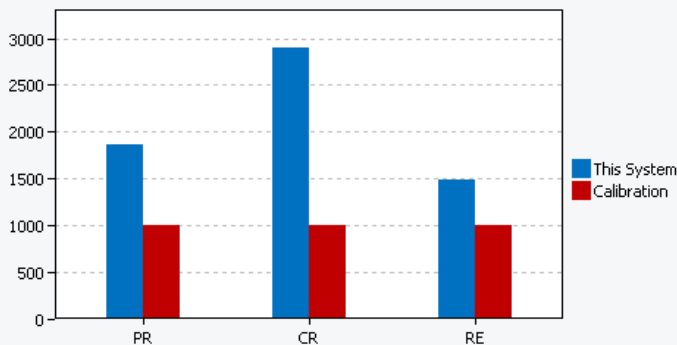

Test Summary

Project Name	msi gl76
Benchmark Version	1.0.3.60
Completion Date	2022-07-21 22:00:38
Iterations	3
System Conditioning	True
Process Idle Tasks	False

Performance Scores

	Productivity	Creativity	Responsiveness	Overall Rating
Scenario Rating	1854	2891	1478	1994
Iteration 1	1849	2893	1464	
Iteration 2	1853	2877	1483	
Iteration 3	1861	2905	1488	
Calibration	1000	1000	1000	1000