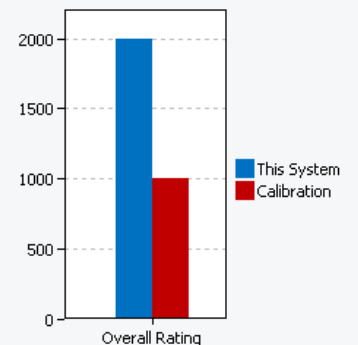

Test Summary

Project Name	msi gl76
Benchmark Version	1.0.3.60
Completion Date	2022-07-21 22:00:38
Iterations	3
System Conditioning	True
Process Idle Tasks	False

Performance Scores

	Productivity	Creativity	Responsiveness	Overall Rating
Scenario Rating	1854	2891	1478	1994
Iteration 1	1849	2893	1464	
Iteration 2	1853	2877	1483	
Iteration 3	1861	2905	1488	
Calibration	1000	1000	1000	1000

System Information Comparison Table

System Info	This System	Calibration System
BIOS	American Megatrends International, LLC. E17L3IMS.106, 1/18/2022	Dell Inc. 1.7.7, 12/10/2017

Core + Memory

Motherboard type	MS-17L3	0WWJRX
CPU	12th Gen Intel(R) Core(TM) i7-12700H, 2700 Mhz, 14 Core(s), 20 Logical Processor(s)	Intel(R) Core(TM) i3-7100 CPU @ 3.90GHz, 3912 Mhz, 2 Core(s), 4 Logical Processor(s)
Memory Size	32.0 GB	4.00 GB
Virtual Memory	36.7 GB Total, 30.8 GB Free	5.24 GB Total, 3.80 GB Free
Virtualization	Enabled in hardware	Enabled in firmware
Secure Boot	Secure Boot StateOff	Secure Boot StateOn