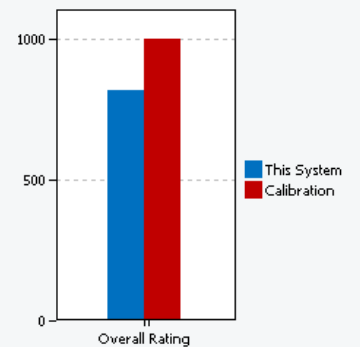

## Performance Scores

	Productivity	Creativity	Responsiveness	Overall Rating
Scenario Rating	<b>833</b>	<b>920</b>	<b>705</b>	<b>815</b>
Iteration 1	836	917	697	
Iteration 2	835	921	707	
Iteration 3	830	921	711	
<b>Calibration</b>	<b>1000</b>	<b>1000</b>	<b>1000</b>	<b>1000</b>