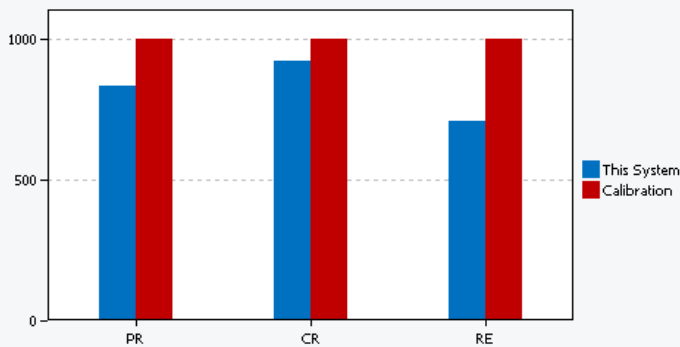

## Performance Scores

	Productivity	Creativity	Responsiveness	Overall Rating
Scenario Rating	<b>833</b>	<b>920</b>	<b>705</b>	<b>815</b>
Iteration 1	836	917	697	
Iteration 2	835	921	707	
Iteration 3	830	921	711	
<b>Calibration</b>	<b>1000</b>	<b>1000</b>	<b>1000</b>	<b>1000</b>