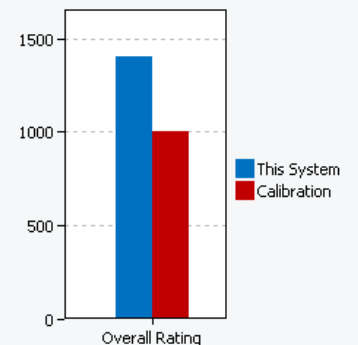

Test Summary

Project Name	asus eb1359w
Benchmark Version	1.0.3.60
Completion Date	2022-08-04 21:21:23
Iterations	3
System Conditioning	True
Process Idle Tasks	False

Performance Scores

	Productivity	Creativity	Responsiveness	Overall Rating
Scenario Rating	1404	1523	1288	1402
Iteration 1	1407	1522	1294	
Iteration 2	1402	1533	1281	
Iteration 3	1403	1514	1289	
Calibration	1000	1000	1000	1000

System Information Comparison Table

System Info	This System	Calibration System
BIOS	American Megatrends International, LLC. X415EA.306, 11/4/2021	Dell Inc. 1.7.7, 12/10/2017

Core + Memory

Motherboard type	X415EA	0WWJRX
CPU	11th Gen Intel(R) Core(TM) i7-1165G7 @ 2.80GHz, 2803 Mhz, 4 Core(s), 8 Logical Processor(s)	Intel(R) Core(TM) i3-7100 CPU @ 3.90GHz, 3912 Mhz, 2 Core(s), 4 Logical Processor(s)
Memory Size	8.00 GB	4.00 GB
Virtual Memory	9.58 GB Total, 6.28 GB Free	5.24 GB Total, 3.80 GB Free
Virtualization	Enabled in firmware	Enabled in firmware
Secure Boot	Secure Boot StateOff	Secure Boot StateOn