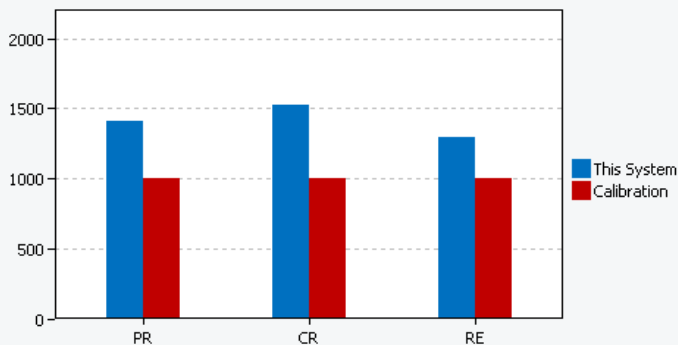

Test Summary

Project Name	asus eb1359w
Benchmark Version	1.0.3.60
Completion Date	2022-08-04 21:21:23
Iterations	3
System Conditioning	True
Process Idle Tasks	False

Performance Scores

	Productivity	Creativity	Responsiveness	Overall Rating
Scenario Rating	1404	1523	1288	1402
Iteration 1	1407	1522	1294	
Iteration 2	1402	1533	1281	
Iteration 3	1403	1514	1289	
Calibration	1000	1000	1000	1000

System Information Comparison Table

System Info	This System	Calibration System
BIOS	American Megatrends International, LLC. X415EA.306, 11/4/2021	Dell Inc. 1.7.7, 12/10/2017

Core + Memory

Motherboard type	X415EA	0WWJRX
CPU	11th Gen Intel(R) Core(TM) i7-1165G7 @ 2.80GHz, 2803 Mhz, 4 Core(s), 8 Logical Processor(s)	Intel(R) Core(TM) i3-7100 CPU @ 3.90GHz, 3912 Mhz, 2 Core(s), 4 Logical Processor(s)
Memory Size	8.00 GB	4.00 GB
Virtual Memory	9.58 GB Total, 6.28 GB Free	5.24 GB Total, 3.80 GB Free
Virtualization	Enabled in firmware	Enabled in firmware
Secure Boot	Secure Boot StateOff	Secure Boot StateOn

Video

Resolution	1920 x 1080 x 60 hertz	1920 x 1080 @ 60 Hz
GPU 0	Intel(R) Iris(R) Xe Graphics (version: 30.0.100.9929)	Intel(R) HD Graphics 630 (version: 22.20.16.4836)

Storage

Drive 0	476.94 GB (512,105,932,800 bytes) NVMe INTEL SSDPEKNU512GZ	119.24 GB (128,034,708,480 bytes) SK hynix SC311 SATA 128GB
Policies	Write caching: Default; Power protected: Default	Write caching: Default; Power protected: Default