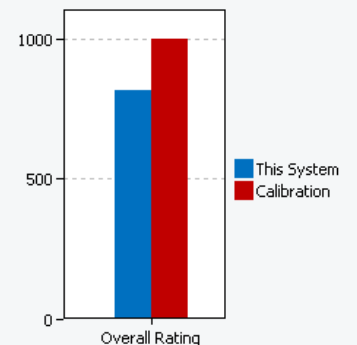

Test Summary

Project Name	asus br061t
Benchmark Version	1.0.3.60
Completion Date	2022-03-18 15:22:17
Iterations	3
System Conditioning	True
Process Idle Tasks	False

Performance Scores

	Productivity	Creativity	Responsiveness	Overall Rating
Scenario Rating	848	921	692	815
Iteration 1	845	921	692	
Iteration 2	848	927	716	
Iteration 3	852	914	668	
Calibration	1000	1000	1000	1000

System Information Comparison Table

System Info	This System	Calibration System
BIOS	American Megatrends Inc. X515FAC.202, 7/8/2021	Dell Inc. 1.7.7, 12/10/2017

Core + Memory

Motherboard type	X515FAC	0WWJRX
CPU	Intel(R) Core(TM) i3-10110U CPU @ 2.10GHz, 2592 Mhz, 2 Core(s), 4 Logical Processor(s)	Intel(R) Core(TM) i3-7100 CPU @ 3.90GHz, 3912 Mhz, 2 Core(s), 4 Logical Processor(s)
Memory Size	4.00 GB	4.00 GB
Virtual Memory	5.22 GB Total, 3.63 GB Free	5.24 GB Total, 3.80 GB Free
Virtualization	Enabled in firmware	Enabled in firmware
Secure Boot	Secure Boot StateOn	Secure Boot StateOn