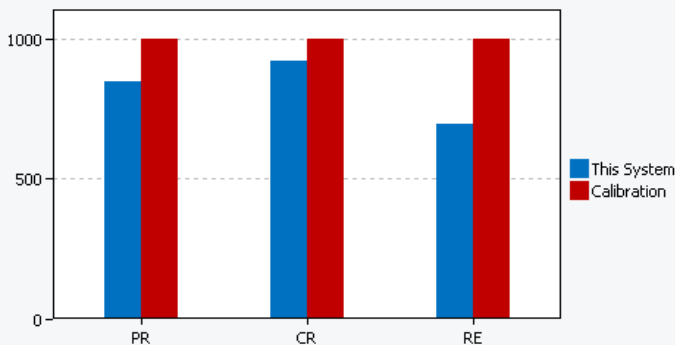

Test Summary

Project Name	asus br061t
Benchmark Version	1.0.3.60
Completion Date	2022-03-18 15:22:17
Iterations	3
System Conditioning	True
Process Idle Tasks	False

Performance Scores

	Productivity	Creativity	Responsiveness	Overall Rating
Scenario Rating	848	921	692	815
Iteration 1	845	921	692	
Iteration 2	848	927	716	
Iteration 3	852	914	668	
Calibration	1000	1000	1000	1000

System Information Comparison Table

System Info	This System	Calibration System
BIOS	American Megatrends Inc. X515FAC.202, 7/8/2021	Dell Inc. 1.7.7, 12/10/2017

Core + Memory

Motherboard type	X515FAC	0WWJRX
CPU	Intel(R) Core(TM) i3-10110U CPU @ 2.10GHz, 2592 Mhz, 2 Core(s), 4 Logical Processor(s)	Intel(R) Core(TM) i3-7100 CPU @ 3.90GHz, 3912 Mhz, 2 Core(s), 4 Logical Processor(s)
Memory Size	4.00 GB	4.00 GB
Virtual Memory	5.22 GB Total, 3.63 GB Free	5.24 GB Total, 3.80 GB Free
Virtualization	Enabled in firmware	Enabled in firmware
Secure Boot	Secure Boot StateOn	Secure Boot StateOn

Video

Resolution	1366 x 768 x 60 hertz	1920 x 1080 @ 60 Hz
GPU 0	Intel(R) UHD Graphics (version: 27.20.100.8681)	Intel(R) HD Graphics 630 (version: 22.20.16.4836)

Storage

Drive 0	119.24 GB (128,034,708,480 bytes) KINGSTON OM8PDP3128B-AB1	119.24 GB (128,034,708,480 bytes) SK hynix SC311 SATA 128GB
Policies	Write caching: Default; Power protected: Default	Write caching: Default; Power protected: Default