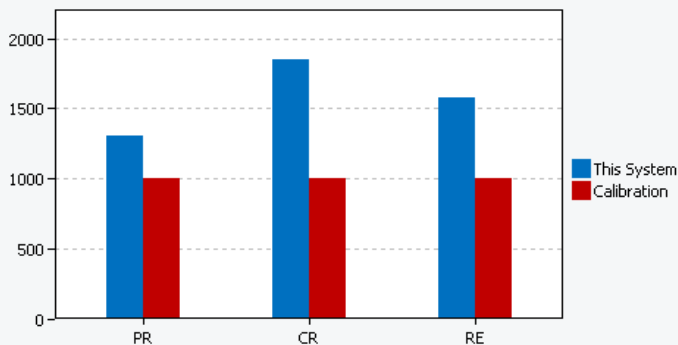

System Information Comparison Table

System Info	This System	Calibration System
BIOS	LENOVO FBCN24WW, 2/5/2021	Dell Inc. 1.7.7, 12/10/2017

Core + Memory

Motherboard type	LNVNB161216	0WWJRX
CPU	11th Gen Intel(R) Core(TM) i7-1165G7 @ 2.80GHz, 2803 Mhz, 4 Core(s), 8 Logical Processor(s)	Intel(R) Core(TM) i3-7100 CPU @ 3.90GHz, 3912 Mhz, 2 Core(s), 4 Logical Processor(s)
Memory Size	16.0 GB	4.00 GB
Virtual Memory	18.7 GB Total, 15.4 GB Free	5.24 GB Total, 3.80 GB Free
Virtualization	Enabled in firmware	Enabled in firmware
Secure Boot	Secure Boot StateOn	Secure Boot StateOn

Video

Resolution	1920 x 1080 x 60 hertz	1920 x 1080 @ 60 Hz
GPU 0	Intel(R) Iris(R) Xe Graphics (version: 27.20.100.9466)	Intel(R) HD Graphics 630 (version: 22.20.16.4836)

Storage

Drive 0	953.86 GB (1,024,203,640,320 bytes) WDC PC SN730 SDBPNTY-1T00-1101	119.24 GB (128,034,708,480 bytes) SK hynix SC311 SATA 128GB
Policies	Write caching: Default; Power protected: Default	Write caching: Default; Power protected: Default