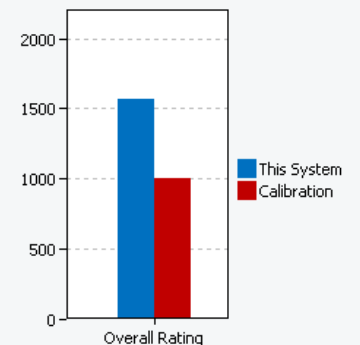

Test Summary

Project Name	LENOVO 82A300C6TX
Benchmark Version	1.0.3.60
Completion Date	2021-08-06 18:36:45
Iterations	3
System Conditioning	True
Process Idle Tasks	False

Performance Scores

	Productivity	Creativity	Responsiveness	Overall Rating
Scenario Rating	1302	1850	1577	1561
Iteration 1	1264	1860	1592	
Iteration 2	1373	1840	1579	
Iteration 3	1271	1851	1561	
Calibration	1000	1000	1000	1000

System Information Comparison Table

System Info	This System	Calibration System
BIOS	LENOVO FBCN24WW, 2/5/2021	Dell Inc. 1.7.7, 12/10/2017

Core + Memory

Motherboard type	LNVNB161216	0WWJRX
CPU	11th Gen Intel(R) Core(TM) i7-1165G7 @ 2.80GHz, 2803 Mhz, 4 Core(s), 8 Logical Processor(s)	Intel(R) Core(TM) i3-7100 CPU @ 3.90GHz, 3912 Mhz, 2 Core(s), 4 Logical Processor(s)
Memory Size	16.0 GB	4.00 GB
Virtual Memory	18.7 GB Total, 15.4 GB Free	5.24 GB Total, 3.80 GB Free
Virtualization	Enabled in firmware	Enabled in firmware
Secure Boot	Secure Boot StateOn	Secure Boot StateOn

Video

Resolution	1920 x 1080 x 60 hertz	1920 x 1080 @ 60 Hz
GPU 0	Intel(R) Iris(R) Xe Graphics (version: 27.20.100.9466)	Intel(R) HD Graphics 630 (version: 22.20.16.4836)

Storage

Drive 0	953.86 GB (1,024,203,640,320 bytes) WDC PC SN730 SDBPNTY-1T00-1101	119.24 GB (128,034,708,480 bytes) SK hynix SC311 SATA 128GB
Policies	Write caching: Default; Power protected: Default	Write caching: Default; Power protected: Default