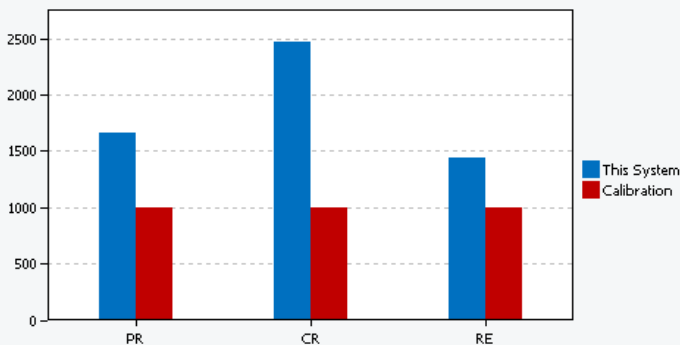

Test Summary

Project Name	Huawei 13dbb
Benchmark Version	1.0.3.60
Completion Date	2022-07-21 23:40:07
Iterations	3
System Conditioning	True
Process Idle Tasks	False

Performance Scores

	Productivity	Creativity	Responsiveness	Overall Rating
Scenario Rating	1663	2470	1438	1808
Iteration 1	1671	2472	1440	
Iteration 2	1664	2470	1447	
Iteration 3	1655	2467	1428	
Calibration	1000	1000	1000	1000

System Information Comparison Table

System Info	This System	Calibration System
BIOS	HUAWEI 1.06, 5/13/2022	Dell Inc. 1.7.7, 12/10/2017

Core + Memory

Motherboard type	RLEF-XX-PCB	0WWJRX
CPU	12th Gen Intel(R) Core(TM) i5-12450H, 2000 Mhz, 8 Core(s), 12 Logical Processor(s)	Intel(R) Core(TM) i3-7100 CPU @ 3.90GHz, 3912 Mhz, 2 Core(s), 4 Logical Processor(s)
Memory Size	8.00 GB	4.00 GB
Virtual Memory	9.61 GB Total, 6.40 GB Free	5.24 GB Total, 3.80 GB Free
Virtualization	Enabled in hardware	Enabled in firmware
Secure Boot	Secure Boot StateOff	Secure Boot StateOn

Video

Resolution	1920 x 1200 x 60 hertz	1920 x 1080 @ 60 Hz
GPU 0	Intel(R) UHD Graphics (version: 30.0.101.1934)	Intel(R) HD Graphics 630 (version: 22.20.16.4836)

Storage

Drive 0	476.94 GB (512,105,932,800 bytes) PCIe-8 SSD 512GB	119.24 GB (128,034,708,480 bytes) SK hynix SC311 SATA 128GB
Policies	Write caching: Default; Power protected: Default	Write caching: Default; Power protected: Default