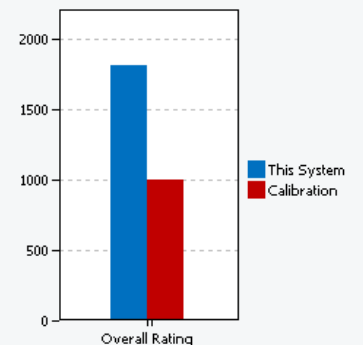

Test Summary

Project Name	Huawei 13dbb
Benchmark Version	1.0.3.60
Completion Date	2022-07-21 23:40:07
Iterations	3
System Conditioning	True
Process Idle Tasks	False

Performance Scores

	Productivity	Creativity	Responsiveness	Overall Rating
Scenario Rating	1663	2470	1438	1808
Iteration 1	1671	2472	1440	
Iteration 2	1664	2470	1447	
Iteration 3	1655	2467	1428	
Calibration	1000	1000	1000	1000