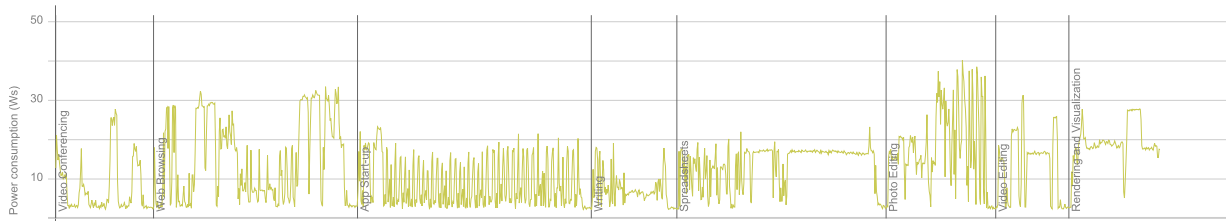

## Hardware monitoring

CPU Frequency (Mhz)

CPU Temperature (°C)

CPU Power Consumption (Ws)

CPU Load (%)

Battery (%)