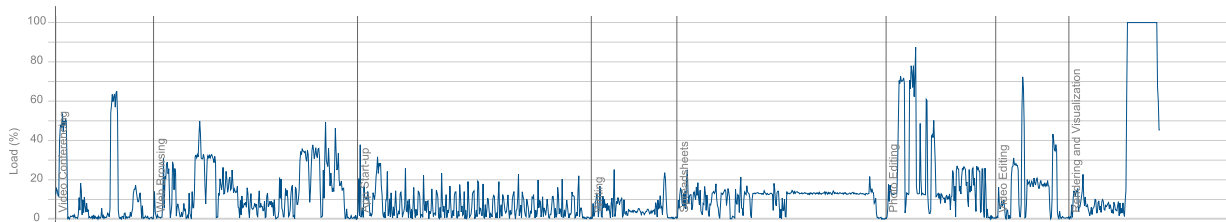

## Hardware monitoring

CPU Frequency (Mhz)

CPU Temperature (°C)

CPU Power Consumption (Ws)

CPU Load (%)

Battery (%)