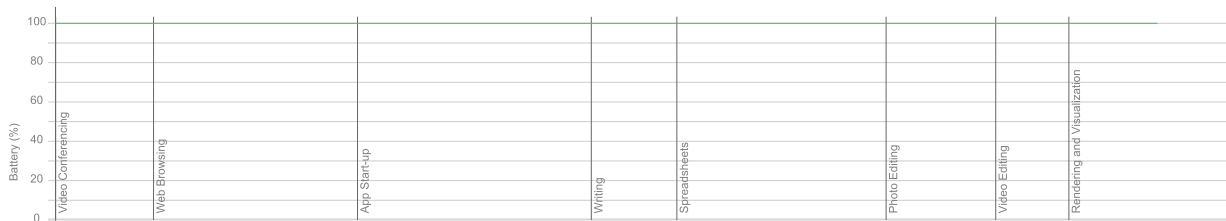

## Hardware monitoring

CPU Frequency (Mhz)

CPU Temperature (°C)

CPU Power Consumption (Ws)

CPU Load (%)

Battery (%)