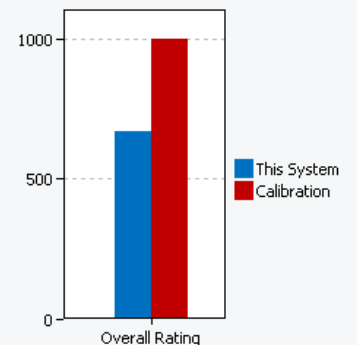

Performance Scores

| | Productivity | Creativity | Responsiveness | Overall Rating |
|--------------------|--------------|-------------|----------------|----------------|
| Scenario Rating | 667 | 722 | 615 | 666 |
| Iteration 1 | 667 | 724 | 615 | |
| Iteration 2 | 667 | 718 | 599 | |
| Iteration 3 | 666 | 724 | 630 | |
| Calibration | 1000 | 1000 | 1000 | 1000 |