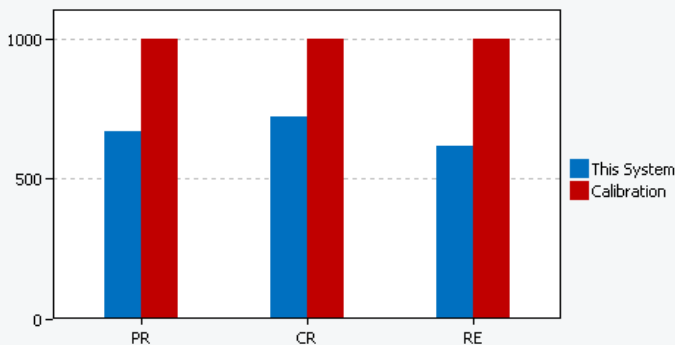

Performance Scores

| | Productivity | Creativity | Responsiveness | Overall Rating |
|--------------------|--------------|-------------|----------------|----------------|
| Scenario Rating | 667 | 722 | 615 | 666 |
| Iteration 1 | 667 | 724 | 615 | |
| Iteration 2 | 667 | 718 | 599 | |
| Iteration 3 | 666 | 724 | 630 | |
| Calibration | 1000 | 1000 | 1000 | 1000 |