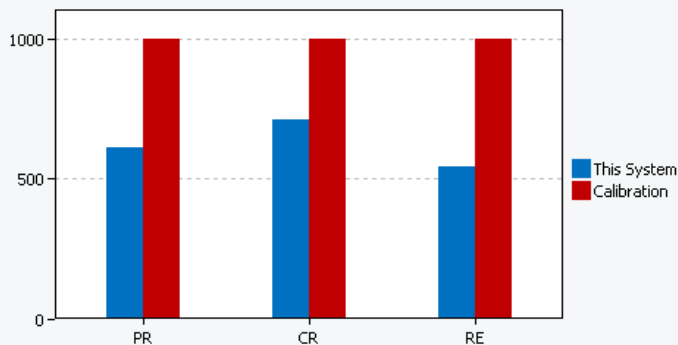

Test Summary

Project Name	Asus X540Ua-GQ3415T Sysmark
Benchmark Version	1.0.3.60
Completion Date	2021-06-19 11:41:10
Iterations	3
System Conditioning	True
Process Idle Tasks	False

Performance Scores

	Productivity	Creativity	Responsiveness	Overall Rating
Scenario Rating	609	710	540	616
Iteration 1	608	715	548	
Iteration 2	608	705	523	
Iteration 3	612	711	549	
Calibration	1000	1000	1000	1000