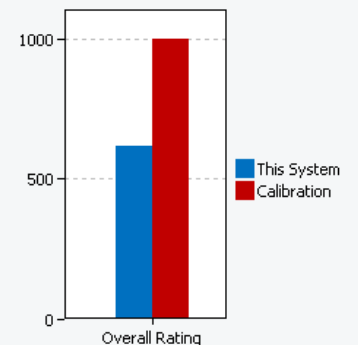

Test Summary

Project Name	Asus X540Ua-GQ3415T Sysmark
Benchmark Version	1.0.3.60
Completion Date	2021-06-19 11:41:10
Iterations	3
System Conditioning	True
Process Idle Tasks	False

Performance Scores

	Productivity	Creativity	Responsiveness	Overall Rating
Scenario Rating	609	710	540	616
Iteration 1	608	715	548	
Iteration 2	608	705	523	
Iteration 3	612	711	549	
Calibration	1000	1000	1000	1000