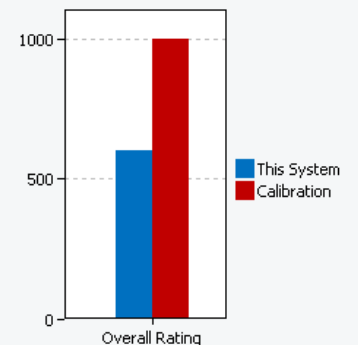

Test Summary

Project Name	Asus X540UA-GQ1394T Sysmark
Benchmark Version	1.0.3.60
Completion Date	2021-06-19 10:45:54
Iterations	3
System Conditioning	True
Process Idle Tasks	False

Performance Scores

	Productivity	Creativity	Responsiveness	Overall Rating
Scenario Rating	586	680	538	598
Iteration 1	586	680	554	
Iteration 2	586	678	557	
Iteration 3	585	682	501	
Calibration	1000	1000	1000	1000