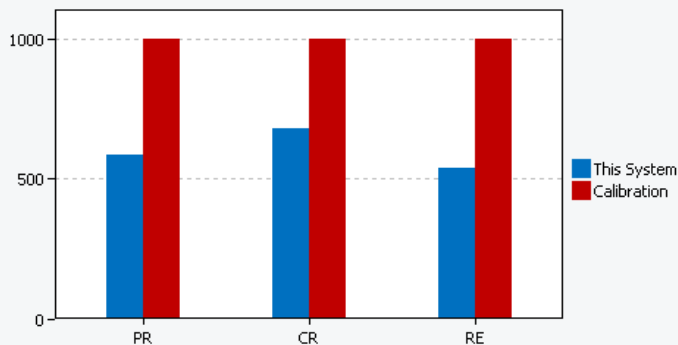

Test Summary

Project Name	Asus X540UA-GQ1394T Sysmark
Benchmark Version	1.0.3.60
Completion Date	2021-06-19 10:45:54
Iterations	3
System Conditioning	True
Process Idle Tasks	False

Performance Scores

	Productivity	Creativity	Responsiveness	Overall Rating
Scenario Rating	586	680	538	598
Iteration 1	586	680	554	
Iteration 2	586	678	557	
Iteration 3	585	682	501	
Calibration	1000	1000	1000	1000