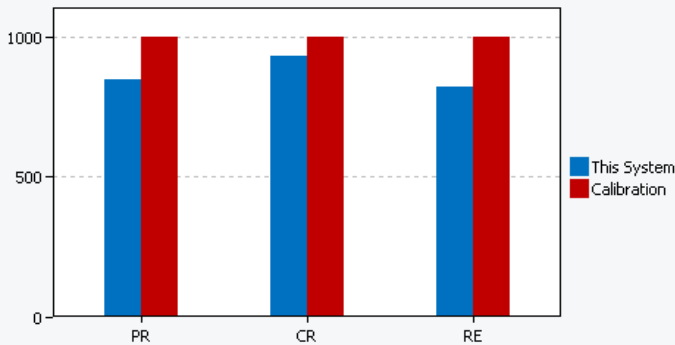

Test Summary

Project Name	asus br039
Benchmark Version	1.0.3.60
Completion Date	2022-04-28 11:44:38
Iterations	3
System Conditioning	True
Process Idle Tasks	False

Performance Scores

	Productivity	Creativity	Responsiveness	Overall Rating
Scenario Rating	843	928	820	862
Iteration 1	839	930	818	
Iteration 2	842	925	821	
Iteration 3	847	930	821	
Calibration	1000	1000	1000	1000

System Information Comparison Table

System Info	This System	Calibration System
BIOS	American Megatrends Inc. X515FAC.202, 7/8/2021	Dell Inc. 1.7.7, 12/10/2017

Core + Memory

Motherboard type	X515FAC	0WWJRX
CPU	Intel(R) Core(TM) i3-10110U CPU @ 2.10GHz, 2501 Mhz, 2 Core(s), 4 Logical Processor(s)	Intel(R) Core(TM) i3-7100 CPU @ 3.90GHz, 3912 Mhz, 2 Core(s), 4 Logical Processor(s)
Memory Size	4.00 GB	4.00 GB
Virtual Memory	5.22 GB Total, 3.40 GB Free	5.24 GB Total, 3.80 GB Free
Virtualization	Enabled in firmware	Enabled in firmware
Secure Boot	Secure Boot StateOff	Secure Boot StateOn

Video

Resolution	1366 x 768 x 60 hertz	1920 x 1080 @ 60 Hz
GPU 0	Intel(R) UHD Graphics (version: 30.0.100.9864)	Intel(R) HD Graphics 630 (version: 22.20.16.4836)

Storage

Drive 0	238.47 GB (256,052,966,400 bytes) KINGSTON OM8PDP3256B-AB1	119.24 GB (128,034,708,480 bytes) SK hynix SC311 SATA 128GB
Policies	Write caching: Default; Power protected: Default	Write caching: Default; Power protected: Default