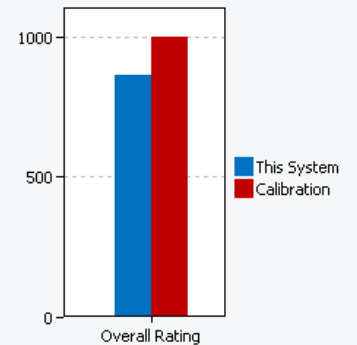

Test Summary

Project Name	asus br039
Benchmark Version	1.0.3.60
Completion Date	2022-04-28 11:44:38
Iterations	3
System Conditioning	True
Process Idle Tasks	False

Performance Scores

	Productivity	Creativity	Responsiveness	Overall Rating
Scenario Rating	843	928	820	862
Iteration 1	839	930	818	
Iteration 2	842	925	821	
Iteration 3	847	930	821	
Calibration	1000	1000	1000	1000

System Information Comparison Table

System Info	This System	Calibration System
BIOS	American Megatrends Inc. X515FAC.202, 7/8/2021	Dell Inc. 1.7.7, 12/10/2017

Core + Memory

Motherboard type	X515FAC	0WWJRX
CPU	Intel(R) Core(TM) i3-10110U CPU @ 2.10GHz, 2501 Mhz, 2 Core(s), 4 Logical Processor(s)	Intel(R) Core(TM) i3-7100 CPU @ 3.90GHz, 3912 Mhz, 2 Core(s), 4 Logical Processor(s)
Memory Size	4.00 GB	4.00 GB
Virtual Memory	5.22 GB Total, 3.40 GB Free	5.24 GB Total, 3.80 GB Free
Virtualization	Enabled in firmware	Enabled in firmware
Secure Boot	Secure Boot StateOff	Secure Boot StateOn