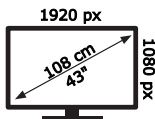

ENERG

SEG

43SFA750 FHD LED ANDROID TV

42 kWh/1000h

ABCDEF **G**

60 kWh/1000h

50705755