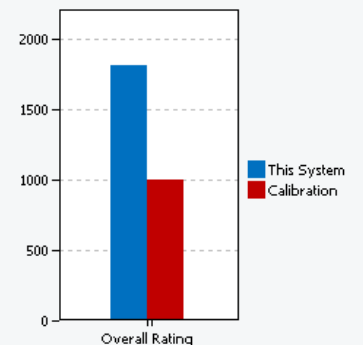

Test Summary

Project Name	Huawei 13fpg
Benchmark Version	1.0.3.60
Completion Date	2022-10-13 21:19:44
Iterations	3
System Conditioning	True
Process Idle Tasks	False

Performance Scores

	Productivity	Creativity	Responsiveness	Overall Rating
Scenario Rating	1663	2470	1438	1808
Iteration 1	1671	2472	1440	
Iteration 2	1664	2470	1447	
Iteration 3	1655	2467	1428	
Calibration	1000	1000	1000	1000

System Information Comparison Table

System Info	This System	Calibration System
BIOS	HUAWEI 1.06, 5/13/2022	Dell Inc. 1.7.7, 12/10/2017

Core + Memory

Motherboard type	RLEF-XX-PCB	0WWJRX
CPU	12th Gen Intel(R) Core(TM) i7-1260P, 2000 Mhz, 8 Core(s), 16 Logical Processor(s)	Intel(R) Core(TM) i3-7100 CPU @ 3.90GHz, 3912 Mhz, 2 Core(s), 4 Logical Processor(s)
Memory Size	16.0 GB	4.00 GB
Virtual Memory	18.3 GB Total, 14.1 GB Free	5.24 GB Total, 3.80 GB Free
Virtualization	Enabled in hardware	Enabled in firmware
Secure Boot	Secure Boot StateOff	Secure Boot StateOn