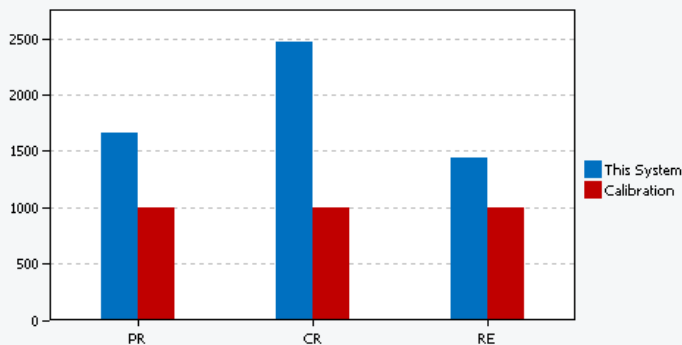

System Information Comparison Table

System Info	This System	Calibration System
BIOS	HUAWEI 1.06, 5/13/2022	Dell Inc. 1.7.7, 12/10/2017

Core + Memory

Motherboard type	RLEF-XX-PCB	0WWJRX
CPU	12th Gen Intel(R) Core(TM) i7-1260P, 2000 Mhz, 8 Core(s), 16 Logical Processor(s)	Intel(R) Core(TM) i3-7100 CPU @ 3.90GHz, 3912 Mhz, 2 Core(s), 4 Logical Processor(s)
Memory Size	16.0 GB	4.00 GB
Virtual Memory	18.3 GB Total, 14.1 GB Free	5.24 GB Total, 3.80 GB Free
Virtualization	Enabled in hardware	Enabled in firmware
Secure Boot	Secure Boot StateOff	Secure Boot StateOn

Video

Resolution	1920 x 1200 x 60 hertz	1920 x 1080 @ 60 Hz
GPU 0	Intel(R) UHD Graphics (version: 30.0.101.1934)	Intel(R) HD Graphics 630 (version: 22.20.16.4836)

Storage

Drive 0	953.86 GB (1,024,203,640,320 bytes) PCIe-8 SSD 512GB	119.24 GB (128,034,708,480 bytes) SK hynix SC311 SATA 128GB
Policies	Write caching: Default; Power protected: Default	Write caching: Default; Power protected: Default