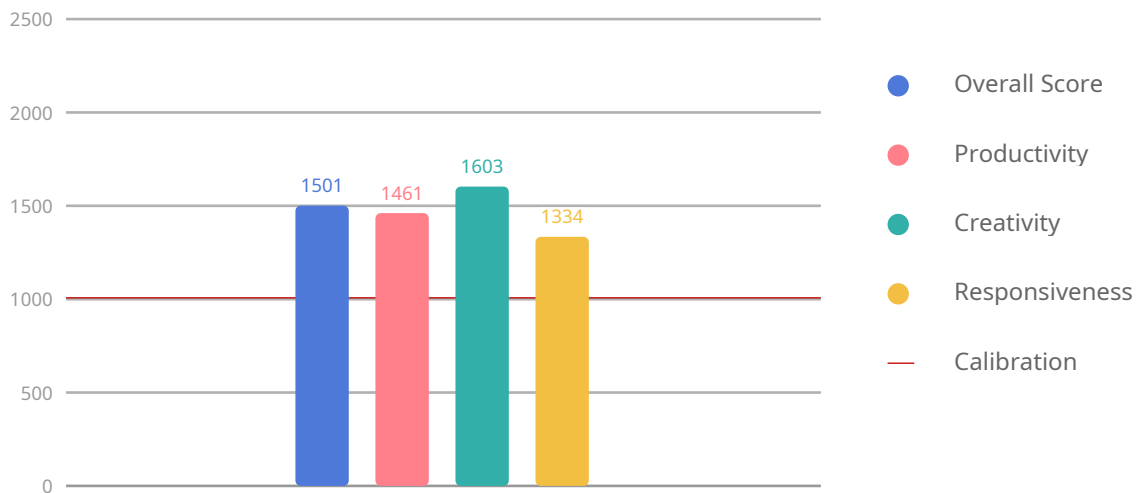

Overall Score	Productivity	Creativity	Responsiveness
1501	1461	1603	1334
Iteration 1	1435	1556	1316
Iteration 2	1470	1629	1326
Iteration 3	1480	1623	1360

System Information Comparison Table

System Info	This System	Calibration System
BIOS	American Megatrends International, LLC. S3607VA.303 06-03-2025	LENOVO M1UKT4EA 12/1/2019
Device Type	NoteBook	Desktop
Identifier	GenuineIntel Intel64 Family 6 Model 186 Stepping 2	GenuineIntel Intel64 Family 6 Model 158 Stepping 10
Motherboard	ASUSTeK COMPUTER INC. S3607VA	LENOVO 312D
CPU	13th Gen Intel(R) Core(TM) i5-13420H, 2100 MHz, 8 Core(s), 12 Logical Processor(s)	Intel(R) Core(TM) i5-8500T CPU @ 2.10GHz, 2112 Mhz, 6 Core(s), 6 Logical Processor(s)
CPU Architecture	X64	X64
Memory	16.00 GB, 2 Channel(s), 5600 MHz	8.00 GB, 1 Channel(s), 2667 MHz
Power Source	AC	AC
Drive 0	953.87GB, NVMe WD PC SN5000S SDEQNSJ-1T00-1002, NVMe	238.47 GB, SAMSUNG MZ7LH256HAJD-000L7, Serial ATA (SATA)
GPU	Intel(R) UHD Graphics (version: 32.0.101.5972)	Intel(R) UHD Graphics 630 (version: 26.20.100.7372)
Screen Resolution	1920 X 1200	1920 X 1080
OS Type	Microsoft Windows 11 Home Single Language	Microsoft Windows 10 Pro
OS Version	10.0.26100.1301	10.0.18363.418
Virtualization	Disabled in firmware	Enabled in firmware
Secure Boot	Secure Boot State Off	Secure Boot State On
Tamper Protection	Disabled	Disabled
Windows Defender Antivirus	Unknown	Disabled
Windows Security Center	Enabled	Disabled
Power Policy	Balanced	CrossMark
Power Slider Overlay	Better Performance	Not Applicable