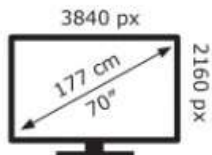

PHILIPS

70PUS8108/12

107 kWh/1000h

ABCDEF**G**
HDR
210 kWh/1000h

2019/2013