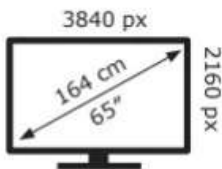

PHILIPS

65PUS8108/62

94 kWh/1000h

ABCDEF**G**
HDR
183 kWh/1000h

2019/2013